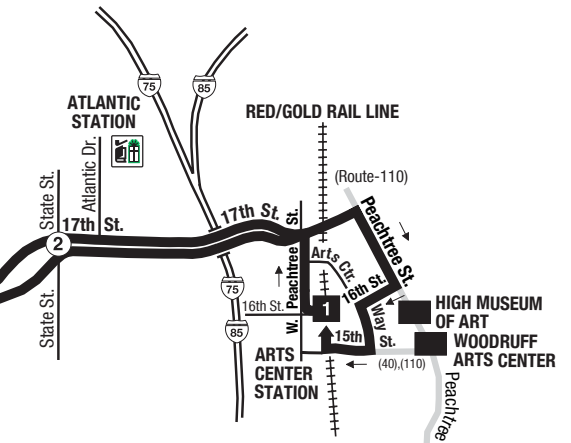

Routes intersecting at Marietta Boulevard:  
Rutas intersectando en Marietta Boulevard:

- 1-Marietta Boulevard/Joseph E. Lowery Boulevard
- 14-14th Street/Blandtown
- 37-Defoors Ferry Road
- 60-Hightower Road

INTERSECTING ROUTES  
Rutas Intersectando

Routes intersecting at Arts Center Station:  
Rutas intersectando en la Estación Arts Center:

- 27-Cheshire Bridge Road
- 37-Defoors Ferry Road
- 40-Peachtree Street/Downtown
- 110-Peachtree Road/Buckhead
- Atlantic Station Shuttle
- CobbLinc
- Gwinnett County Transit