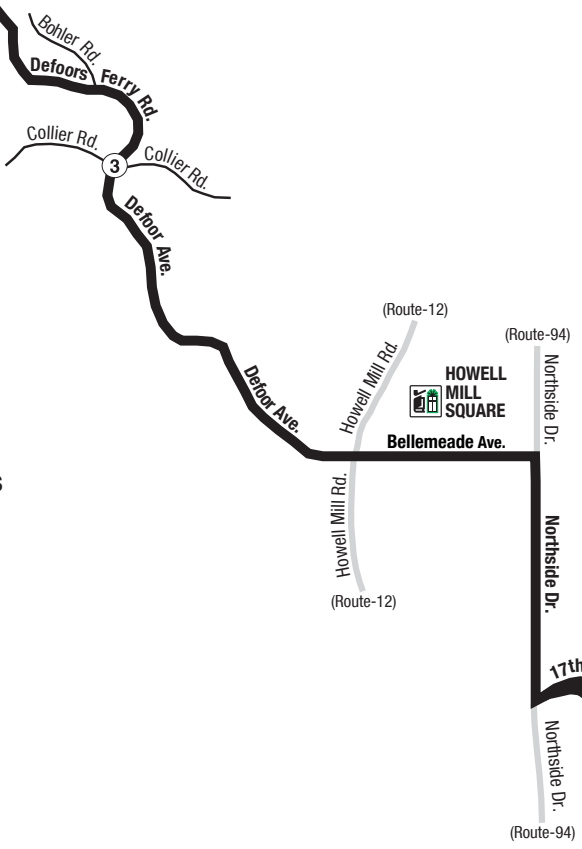

Routes intersecting at Marietta Boulevard:  
Rutas intersectando en Marietta Boulevard:

- 1-Marietta Boulevard/Joseph E. Lowery Boulevard
- 14-14th Street/Blandtown
- 37-Defoors Ferry Road
- 60-Hightower Road

INTERSECTING ROUTES  
Rutas Intersectando

Routes intersecting at Arts Center Station:  
Rutas intersectando en la Estación Arts Center:

- 27-Cheshire Bridge Road
- 37-Defoors Ferry Road
- 40-Peachtree Street/Downtown
- 110-Peachtree Road/Buckhead
- Atlantic Station Shuttle
- CobbLinc
- Gwinnett County Transit